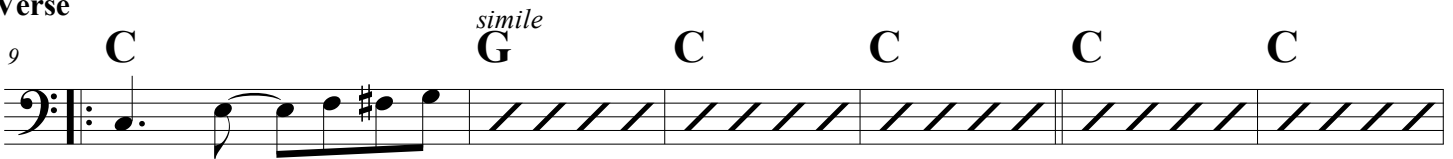

# She Caught The Katy

as sung by Albert King

*rubato*  
*guitar only*

7/9/2015

Intro C G F C

**Straight time** ♩ = 104  
*a tempo band joins*

**Verse**

**Bridge**

∅ **Solo of Verse changes**